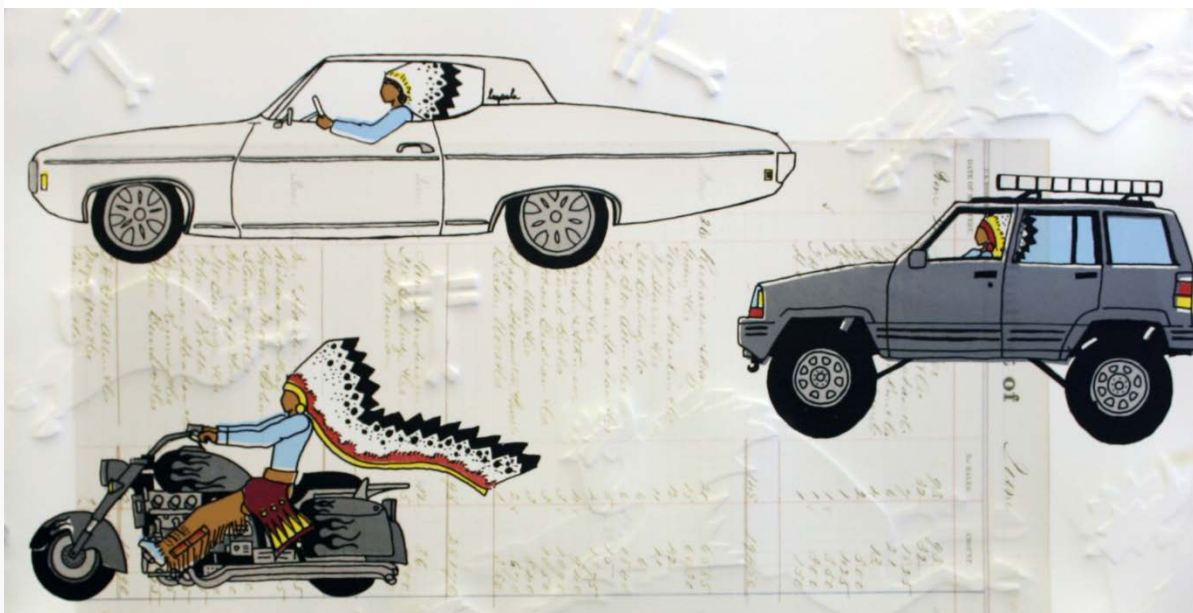

WHAT'S UP AT **AMUSEUM**

We're so excited to welcome in the new year at ASU Art Museum and to share our incredible line-up of exhibitions and programs with you for spring 2017. We're kicking off this semester with a [reception and artists' panel](#) for *Map(ing)* next Thursday, Jan. 12 from 5:30 to 8 p.m. at ASU Art Museum, and we've got new exhibitions opening throughout the month.

We'll see you at the museum.

[NEW EXHIBITIONS](#)