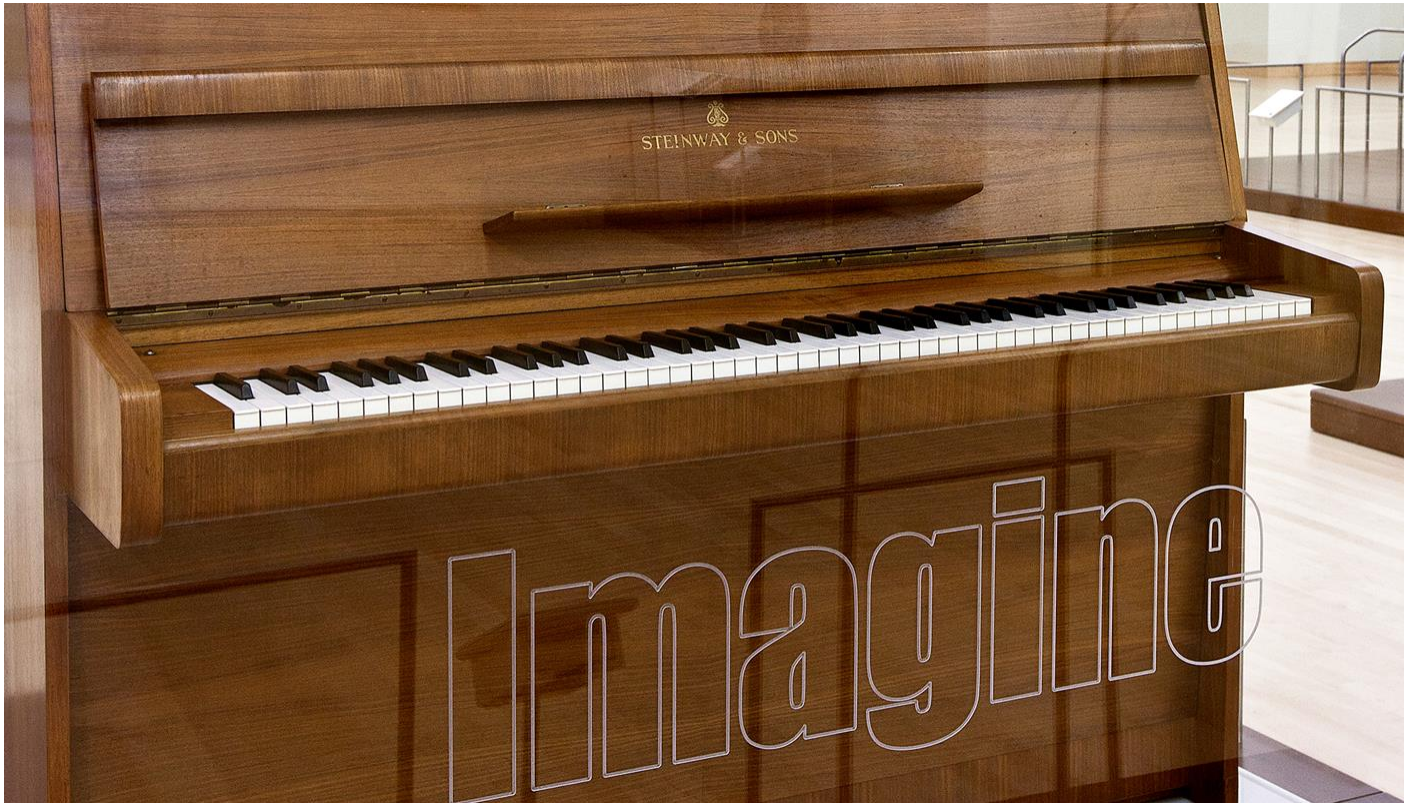

YOU'RE INVITED

MIM

MUSICAL INSTRUMENT MUSEUM

Commemorating Lennon's Legacy of Peace and Love

Don't miss "Musical Icon: John Lennon" on Saturday, October 8

Save the date for MIM's next signature event, [Musical Icon: John Lennon](#), on Saturday, October 8, from 9:00 a.m. to 5:00 p.m. to commemorate the life of the legendary John Lennon.