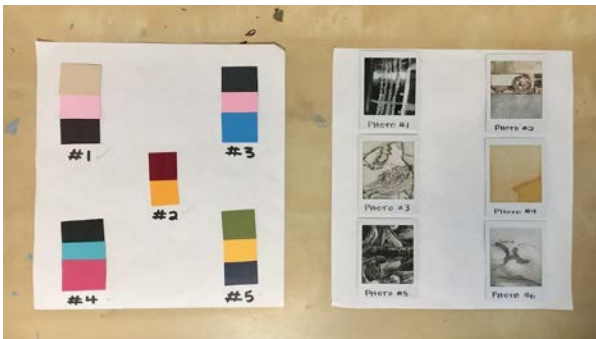

NEWS

[+ VIEW ALL NEWS](#)

An Escape Room to Escape the Mundane at ASU

Museum Hack spotlights our experiments in engaging audiences, which resulted in the popular Escape the Museum series.

[+ READ MORE](#)